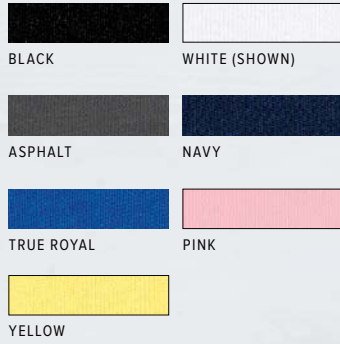

TRUE ROYAL RED **NEW MAROON**

NEW MAUVE

TRIBLEND FLEECE COLORS

CARDINAL TRIBLEND GREY TRIBLEND (SHOWN) NAVY TRIBLEND

HEATHER COLORS

ATHLETIC HEATHER DARK GREY HEATHER HEATHER NAVY

HEATHER FOREST **NEW DEEP HEATHER**

TRIBLEND COLORS

						
CHARCOAL BLACK TRIBLEND	NEW SOLID BLACK BLEND	GREY TRIBLEND	NEW NAVY TRIBLEND	TRUE ROYAL TRIBLEND	BLUE TRIBLEND	ICE BLUE TRIBLEND
						
GREEN TRIBLEND	OLIVE TRIBLEND	PEACH TRIBLEND	MAUVE TRIBLEND	RED TRIBLEND	NEW MAROON TRIBLEND (SHOWN)	

SOLID COLORBLOCK COLORS

BLACK/WHITE WHITE/BLACK

DEEP HEATHER/BLACK WHITE/DENIM

WHITE/HEATHER PEACH WHITE/NAVY

WHITE/RED

TRIBLEND COLORBLOCK COLORS

GREY/CHARCOAL BLACK TRIBLEND (SHOWN) GREY/NAVY TRIBLEND

GREY/RED TRIBLEND

3200T
TODDLER 3/4 SLEEVE BASEBALL TEE
 2T-5T (MODEL: 2T)

SOLID COLORBLOCK COLORS

TRIBLEND COLORBLOCK COLORS

100B
 BABY JERSEY SHORT
 SLEEVE ONE PIECE
 3-6, 6-12, 12-18, 18-24
 (MODELS: 6-12)

SOLID COLORS

HEATHER CVC COLORS