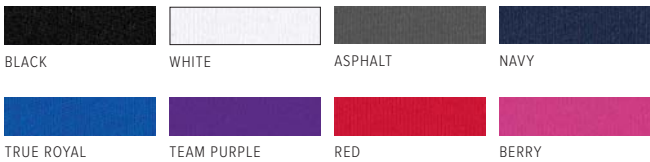

6650
WOMEN'S POLY-COTTON SHORT SLEEVE TEE
S-2XL (MODEL: S)

SOLID COLORS