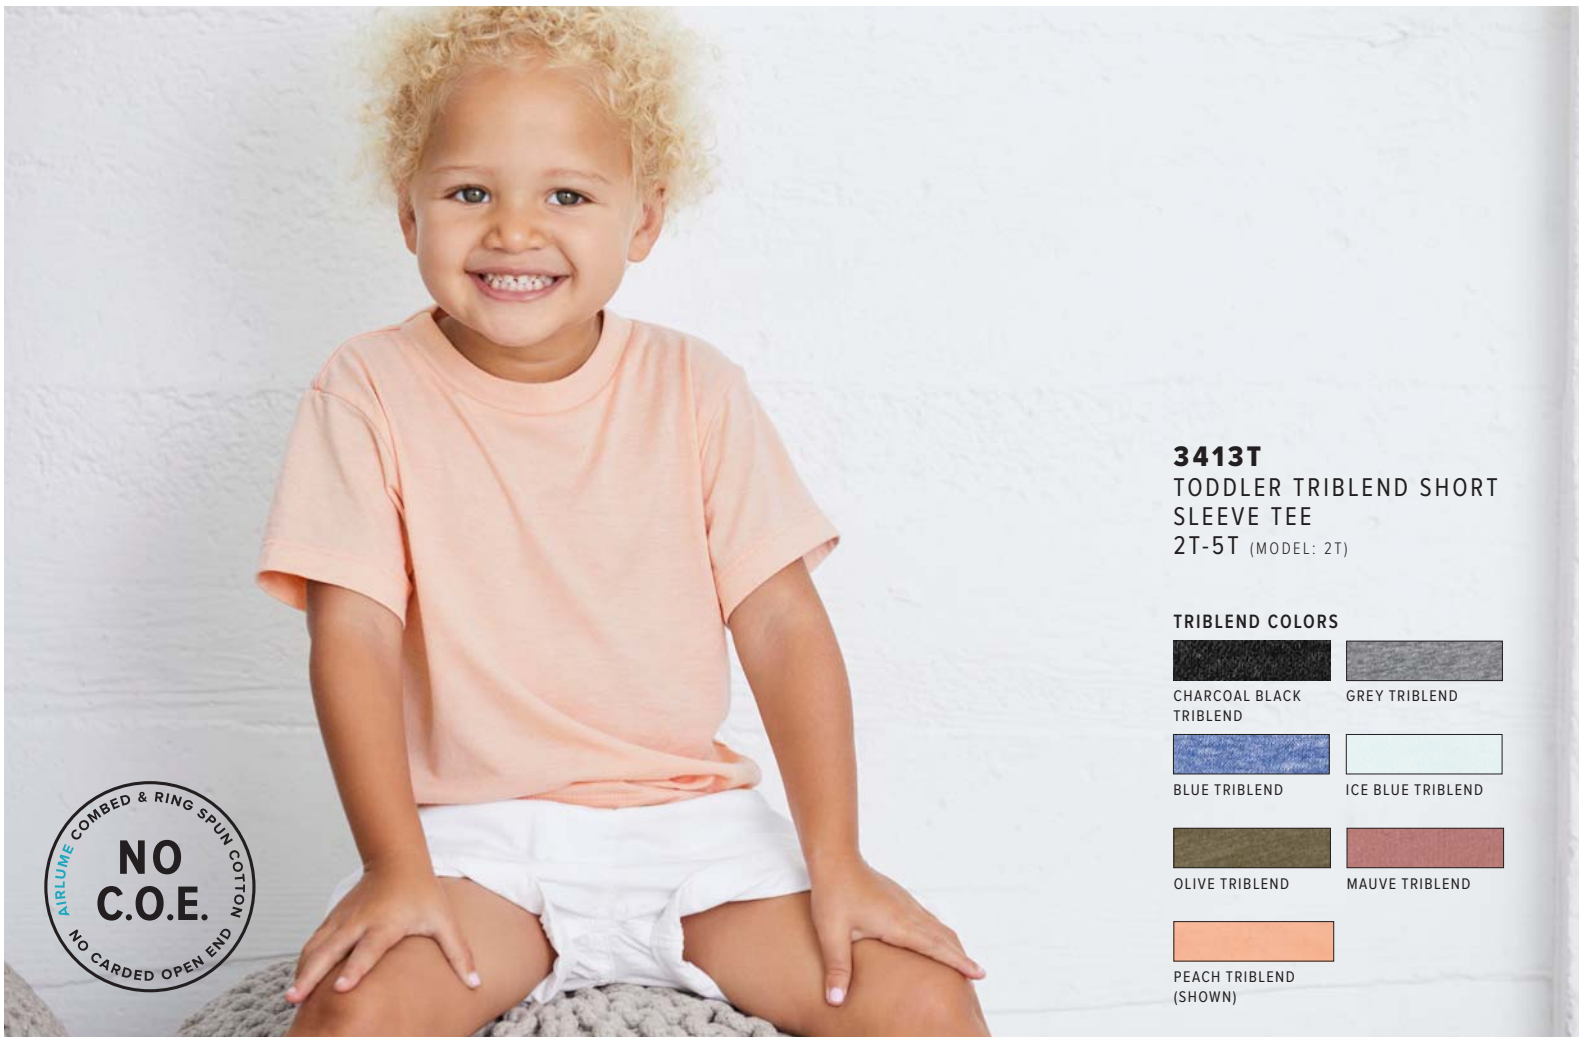

3413T
TODDLER TRIBLEND SHORT SLEEVE TEE
2T-5T (MODEL: 2T)