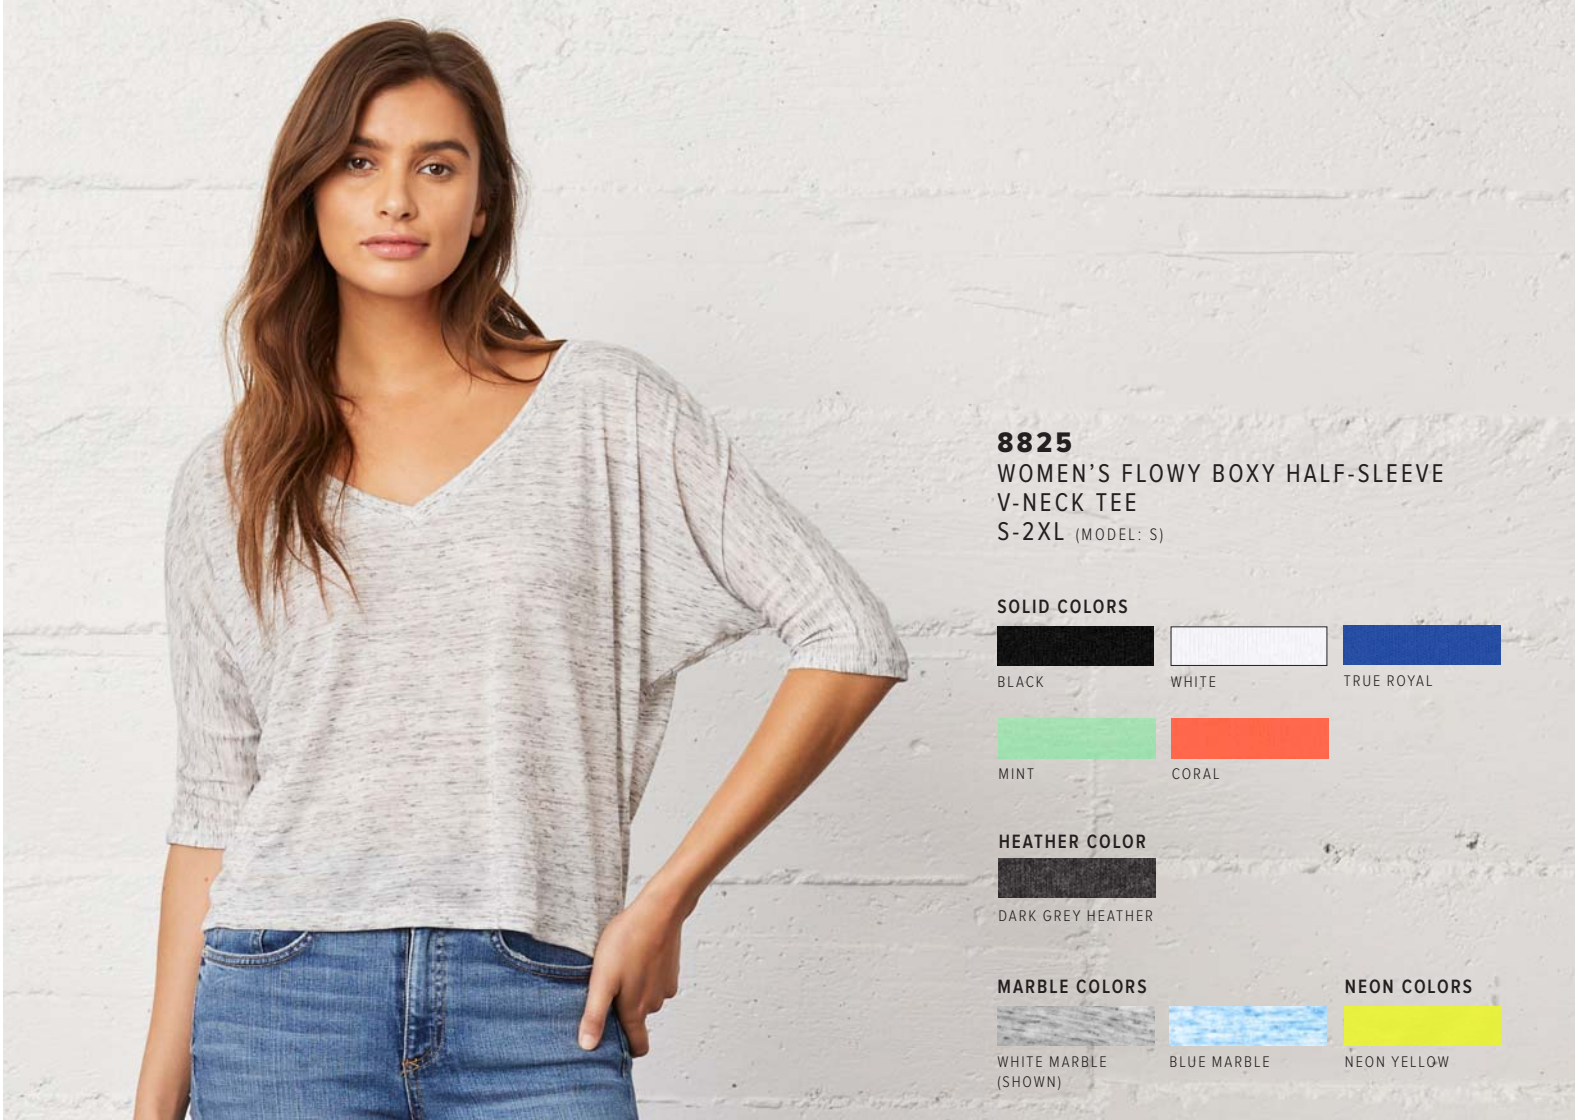

8825
**WOMEN'S FLOWY BOXY HALF-SLEEVE
V-NECK TEE**
S-2XL (MODEL: S)

SOLID COLORS		
BLACK	WHITE	TRUE ROYAL
MINT	CORAL	
HEATHER COLOR		
DARK GREY HEATHER		
MARBLE COLORS		NEON COLORS
WHITE MARBLE (SHOWN)	BLUE MARBLE	NEON YELLOW