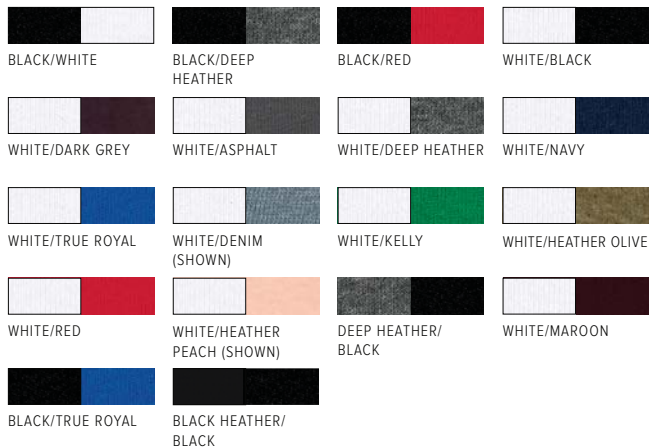

MARBLE COLORS

	
BLACK MARBLE	WHITE MARBLE
	
CHARCOAL MARBLE	NAVY MARBLE (SHOWN)
	
TRUE ROYAL MARBLE	MAROON MARBLE

NEON COLORS

	
NEON BLUE	NEON GREEN
	
NEON YELLOW	NEON PINK

6005
 WOMEN'S JERSEY SHORT SLEEVE V-NECK TEE
 S-2XL (MODEL: S)

SOLID COLORS

			
BLACK	WHITE	ATHLETIC HEATHER	DARK GREY HEATHER
			
LEAF	PINK	PLUM	NAVY
			
OCEAN BLUE	BABY BLUE	TRUE ROYAL	MAROON (SHOWN)
			
RED	BROWN		

AIRLOUVE COMBED & RING SPUN COTTON
NO C.O.E.
NO CARDED OPEN END

SOLID COLORS

TRIBLEND COLORS

NEON COLORS

MARBLE COLOR

3480
UNISEX JERSEY TANK
 XS-2XL (MODELS: MALE: M, FEMALE: XS)

SOLID COLORS

COLORBLOCK COLORS

HEATHER CVC COLORS

NAVY SPECKLED RED SPECKLED

VINTAGE SLUB COLORS

SOLID BLACK SLUB WHITE SLUB

CHARCOAL BLACK SLUB ASPHALT SLUB

OLIVE SLUB NATURAL SLUB

PEACH SLUB (SHOWN) MAUVE SLUB

DENIM SLUB NAVY SLUB

ACID WASH COLORS