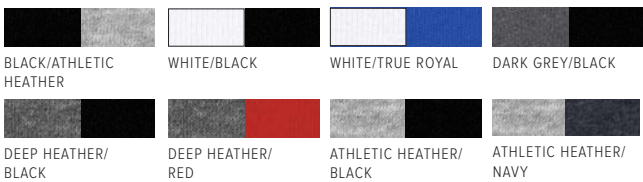

SOLID COLORS

TRIBLEND COLORS

NEON COLORS

MARBLE COLOR

3480
UNISEX JERSEY TANK
 XS-2XL (MODELS: MALE: M, FEMALE: XS)

SOLID COLORS

COLORBLOCK COLORS

HEATHER CVC COLORS

TRIBLEND COLORBLOCK COLORS

TRIBLEND COLORS

NEON COLORS

3483

UNISEX JERSEY MUSCLE TANK

XS-2XL (MODEL: M)

SOLID COLORS

BLACK