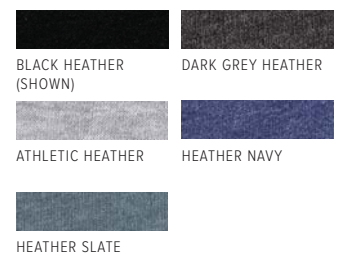

HEATHER CVC COLORS