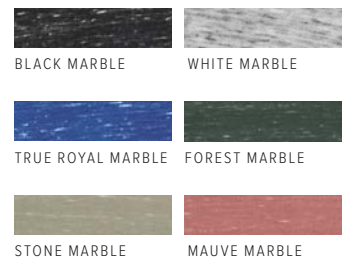

MARBLE COLORS