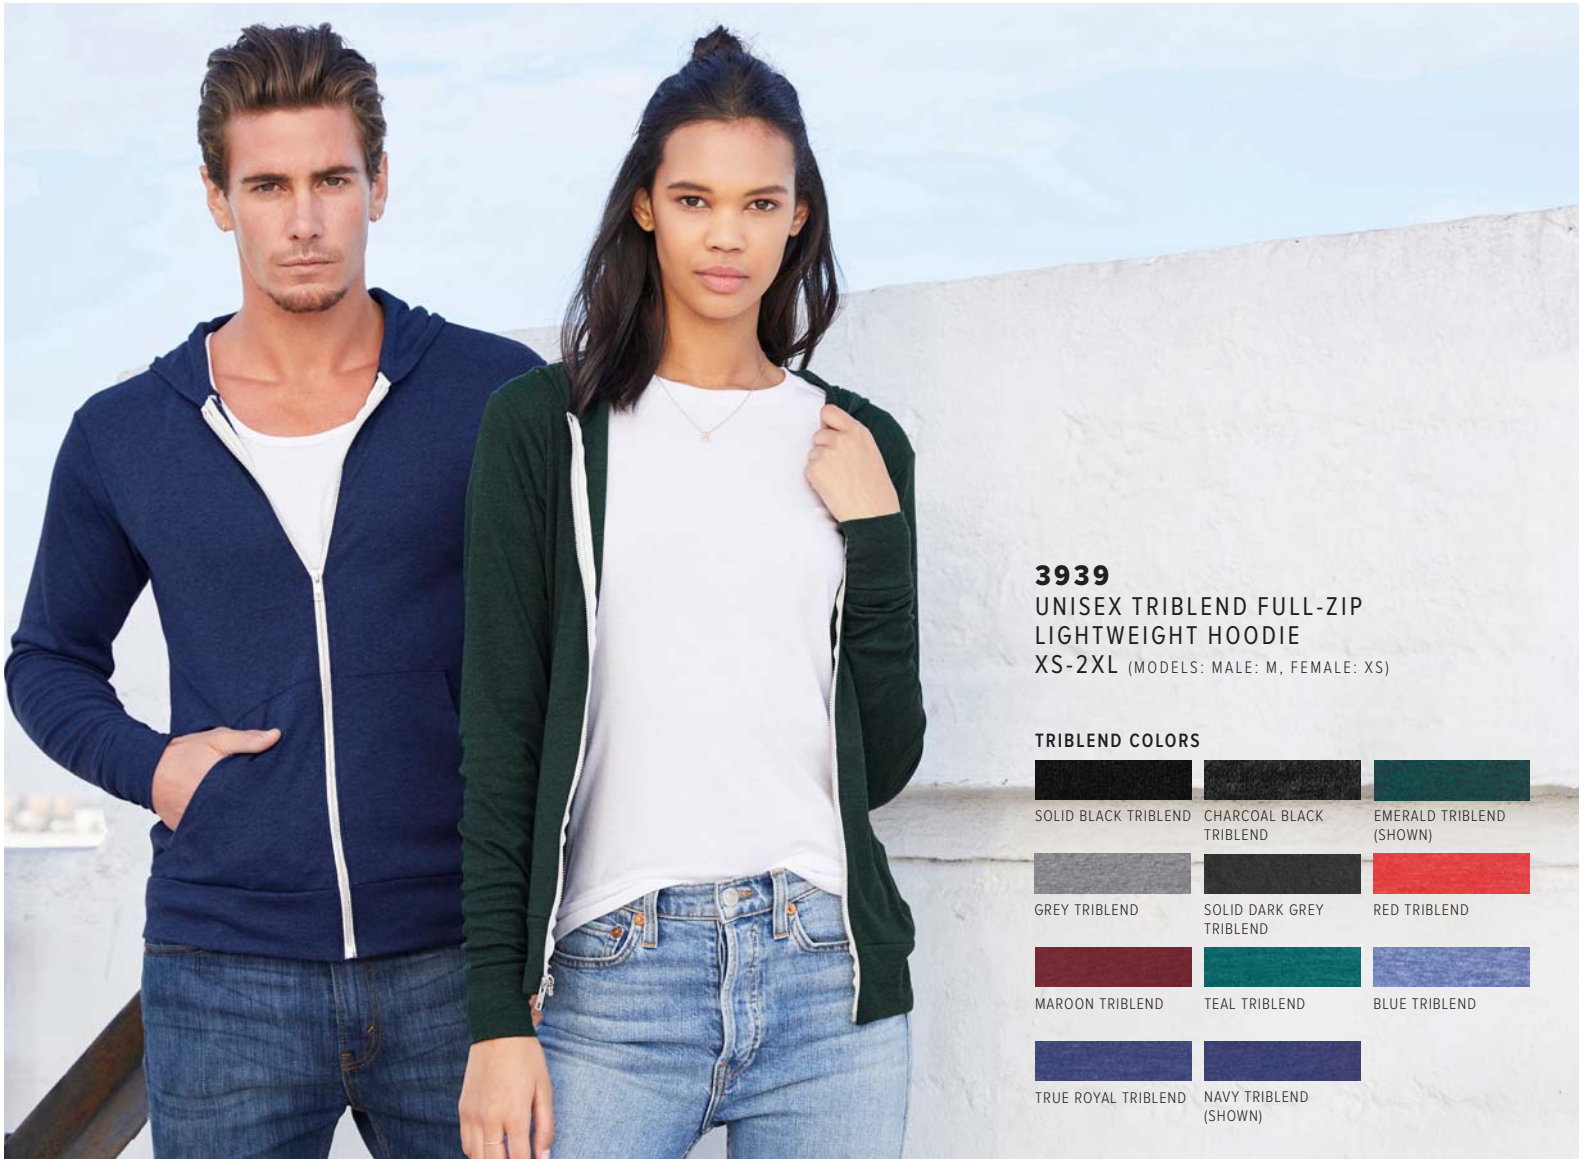

3939
UNISEX TRIBLEND FULL-ZIP
LIGHTWEIGHT HOODIE
XS-2XL (MODELS: MALE: M, FEMALE: XS)