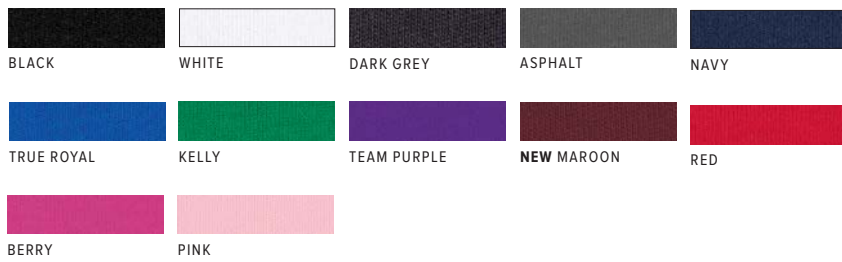

SOLID COLORS

BLACK WHITE **NEW STORM (SHOWN)** NAVY TRUE ROYAL

DARK GREY RED PEACH **NEW MAROON (SHOWN)**

MARBLE COLORS

DARK GREY MARBLE FLEECE LIGHT GREY MARBLE FLEECE (SHOWN)

COLORBLOCK COLORS

RED MARBLE FLEECE DARK GREY HEATHER / BLACK

TRUE ROYAL RED **NEW MAROON**

NEW MAUVE

TRIBLEND FLEECE COLORS

CARDINAL TRIBLEND GREY TRIBLEND (SHOWN) NAVY TRIBLEND

HEATHER COLORS

ATHLETIC HEATHER DARK GREY HEATHER HEATHER NAVY

HEATHER FOREST **NEW DEEP HEATHER**

DARK GREY HEATHER
(SHOWN)

ATHLETIC HEATHER
(SHOWN)

3001Y
 YOUTH JERSEY SHORT SLEEVE TEE
 YS-YXL (MODEL: YS)

SOLID COLORS

NEON COLORS

HEATHER CVC COLORS

3413Y
YOUTH TRIBLEND SHORT SLEEVE TEE
 YS-YXL (MODEL: YS)

TRIBLEND COLORS

						
CHARCOAL BLACK TRIBLEND	NEW SOLID BLACK BLEND	GREY TRIBLEND	NEW NAVY TRIBLEND	TRUE ROYAL TRIBLEND	BLUE TRIBLEND	ICE BLUE TRIBLEND
						
GREEN TRIBLEND	OLIVE TRIBLEND	PEACH TRIBLEND	MAUVE TRIBLEND	RED TRIBLEND	NEW MAROON TRIBLEND (SHOWN)	