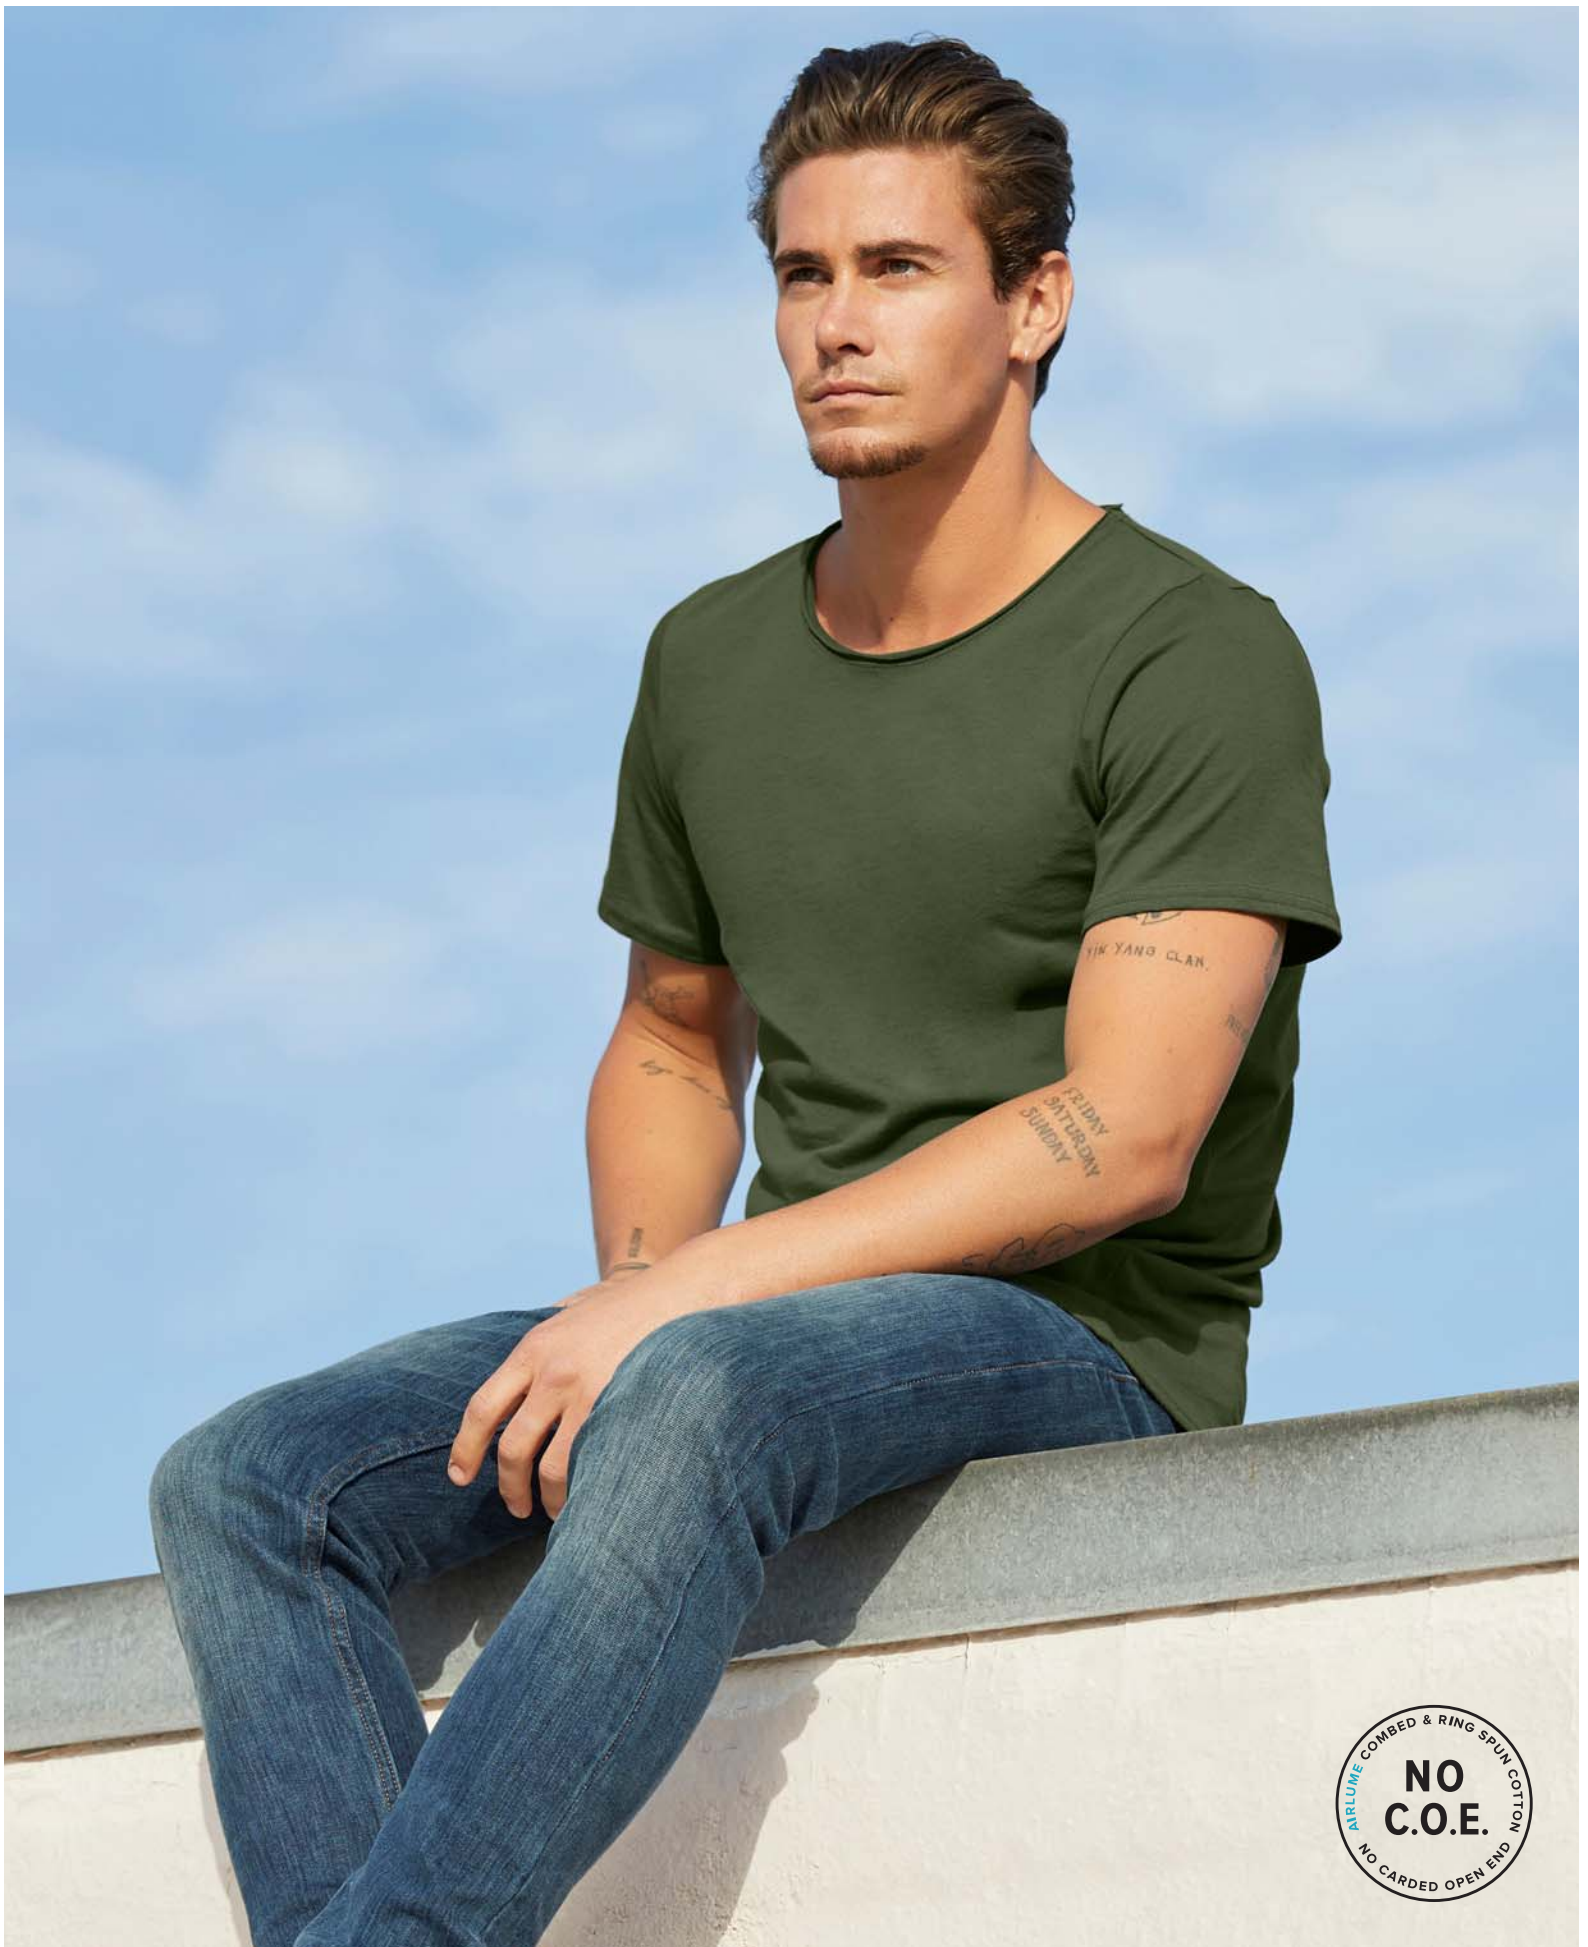

3014
MEN'S JERSEY RAW NECK TEE
S-2XL (MODEL: M)

SOLID COLORS

BLACK

WHITE

MILITARY GREEN
(SHOWN)

HEATHER CVC COLORS

DARK GREY HEATHER

HEATHER NAVY