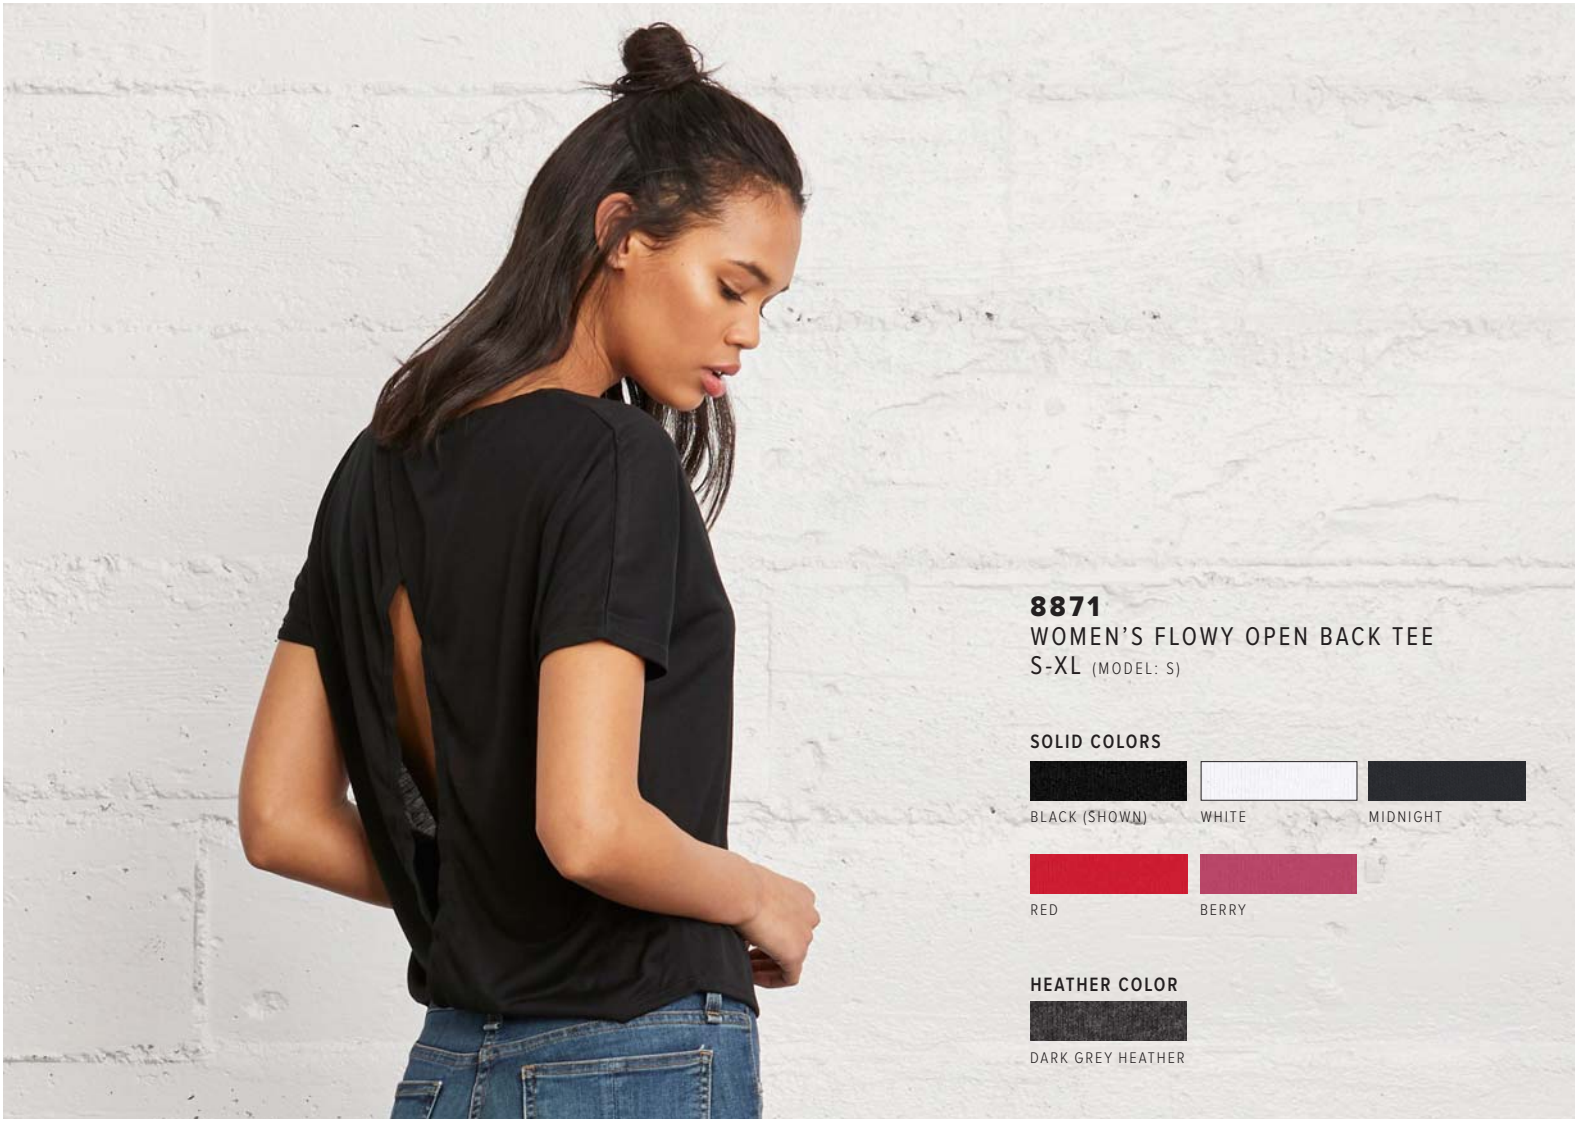

8871
WOMEN'S FLOWY OPEN BACK TEE
S-XL (MODEL: S)

SOLID COLORS

BLACK (SHOWN)	WHITE	MIDNIGHT
RED	BERRY	

HEATHER COLOR

DARK GREY HEATHER