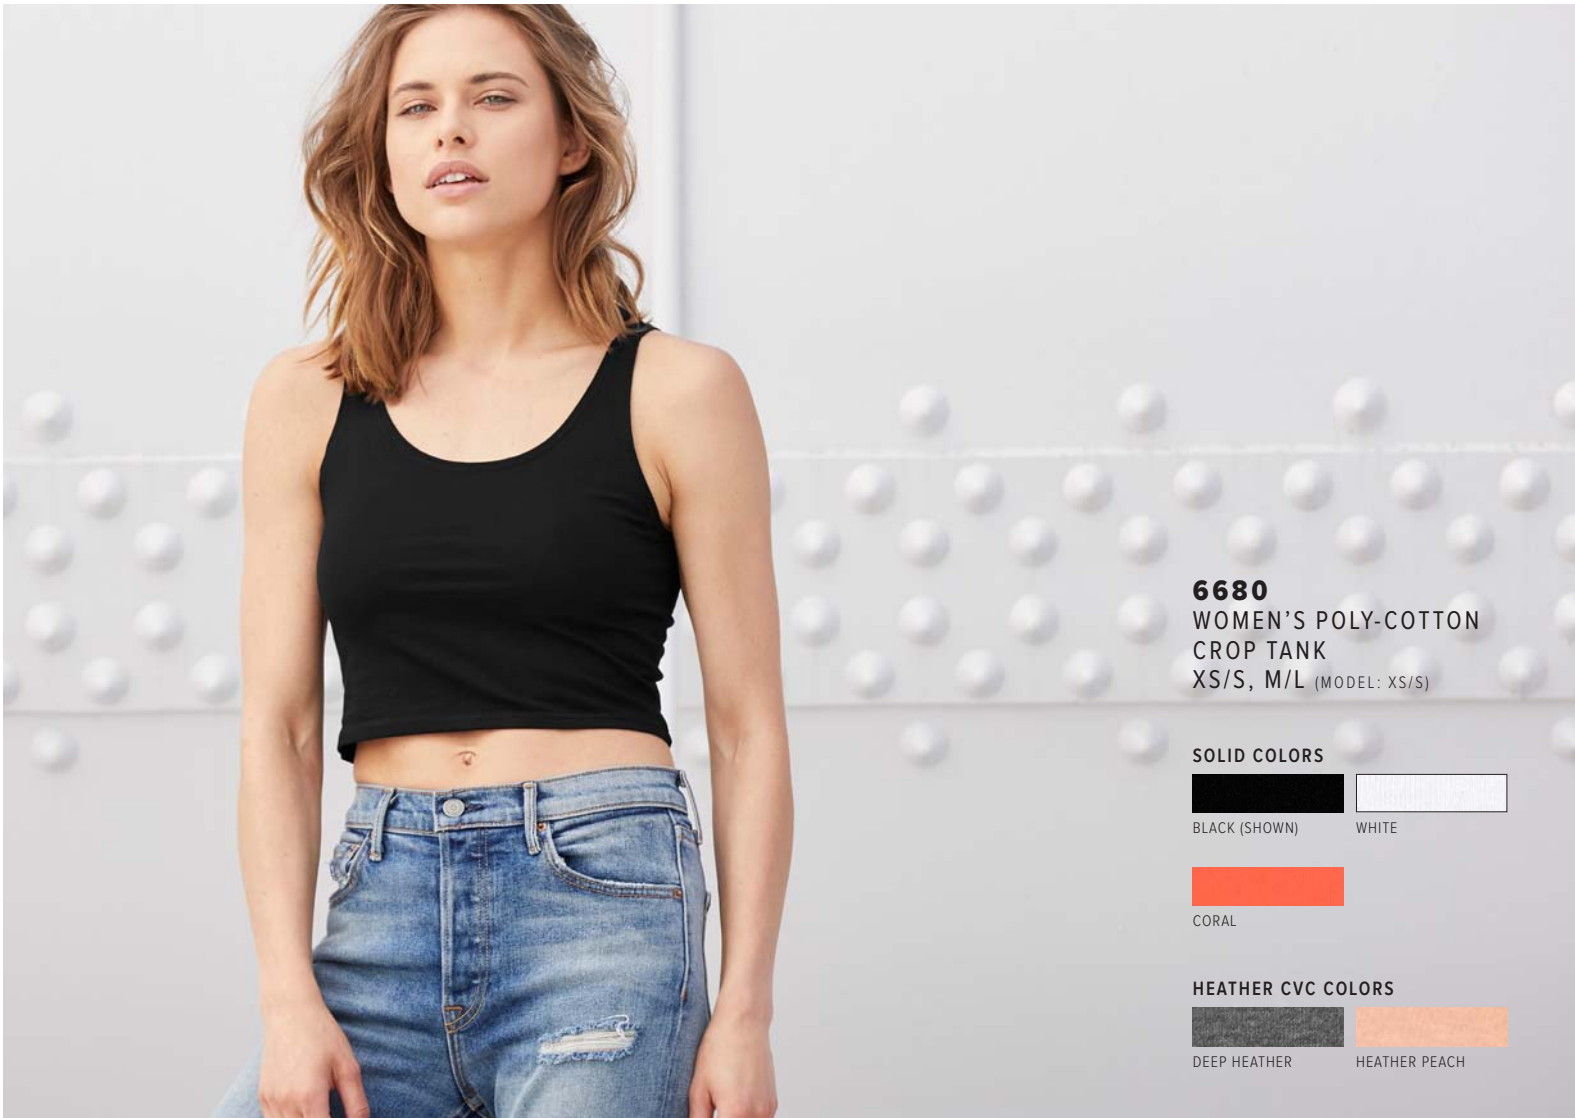

TRUE ROYAL

CORAL

HEATHER CVC COLORS

DEEP HEATHER

HEATHER OLIVE
(SHOWN)

6680
WOMEN'S POLY-COTTON
CROP TANK
XS/S, M/L (MODEL: XS/S)

SOLID COLORS

BLACK (SHOWN)