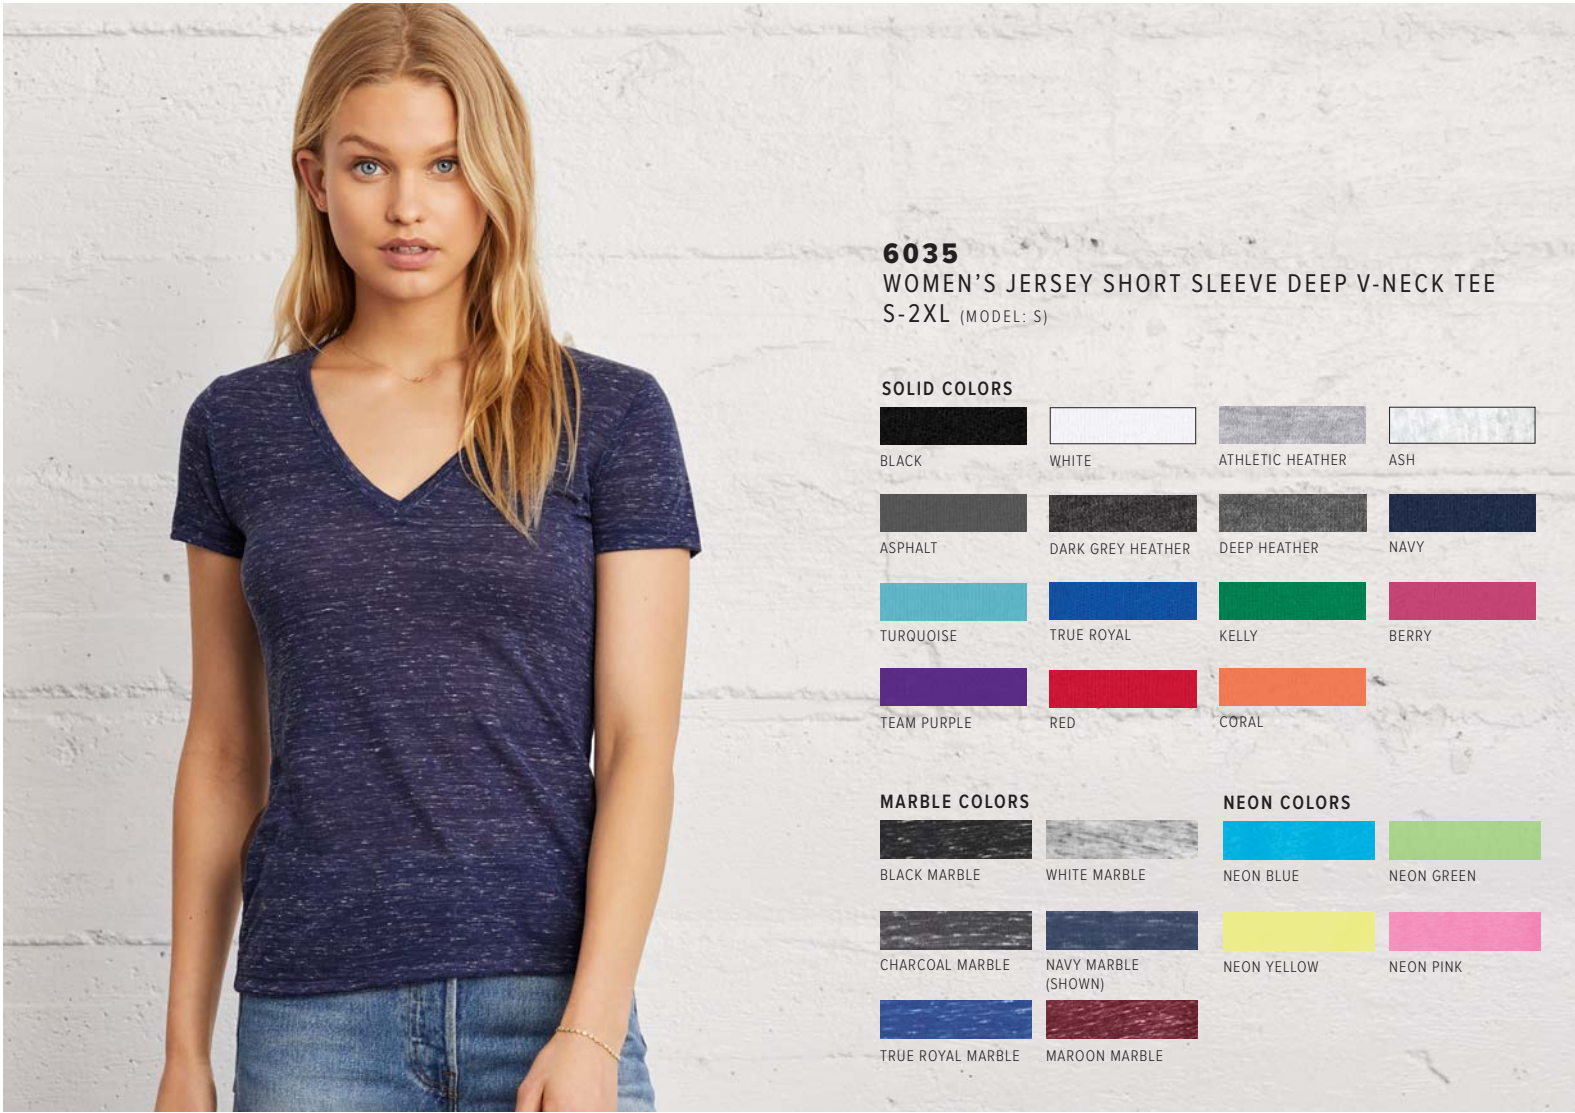

6035
WOMEN'S JERSEY SHORT SLEEVE DEEP V-NECK TEE
S-2XL (MODEL: S)

SOLID COLORS

BLACK	WHITE	ATHLETIC HEATHER	ASH
ASPHALT	DARK GREY HEATHER	DEEP HEATHER	NAVY
TURQUOISE	TRUE ROYAL	KELLY	BERRY
TEAM PURPLE	RED	CORAL	

MARBLE COLORS

BLACK MARBLE	WHITE MARBLE
CHARCOAL MARBLE	NAVY MARBLE (SHOWN)
TRUE ROYAL MARBLE	MAROON MARBLE

NEON COLORS

NEON BLUE	NEON GREEN
NEON YELLOW	NEON PINK