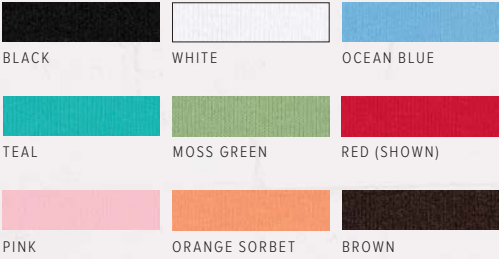

SOLID COLORS