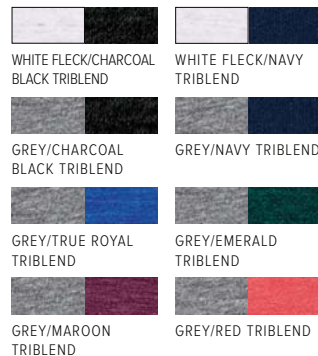

SOLID COLORS

			
BLACK	WHITE	ATHLETIC HEATHER	DARK GREY HEATHER
			
LEAF	PINK	PLUM	NAVY
			
OCEAN BLUE	BABY BLUE	TRUE ROYAL	MAROON (SHOWN)
			
RED	BROWN		

AIRLOUVE COMBED & RING SPUN COTTON
NO C.O.E.
NO CARDED OPEN END

3501
UNISEX JERSEY LONG SLEEVE TEE
 XS-2XL (MODEL: MALE: M, FEMALE: XS)

SOLID COLORS

HEATHER CVC COLORS

TRIBLEND COLORS

VINTAGE SLUB COLORS

3200
UNISEX 3/4 SLEEVE BASEBALL TEE
 XS-2XL (MODELS: MALE: M, FEMALE: XS)

SOLID COLORS

TRIBLEND COLORS

NEON COLORS

MARBLE COLOR

3480
UNISEX JERSEY TANK
 XS-2XL (MODELS: MALE: M, FEMALE: XS)

SOLID COLORS

COLORBLOCK COLORS

HEATHER CVC COLORS

TRIBLEND COLORBLOCK COLORS

TRIBLEND COLORS

NEON COLORS

3483

UNISEX JERSEY MUSCLE TANK

XS-2XL (MODEL: M)

SOLID COLORS

BLACK