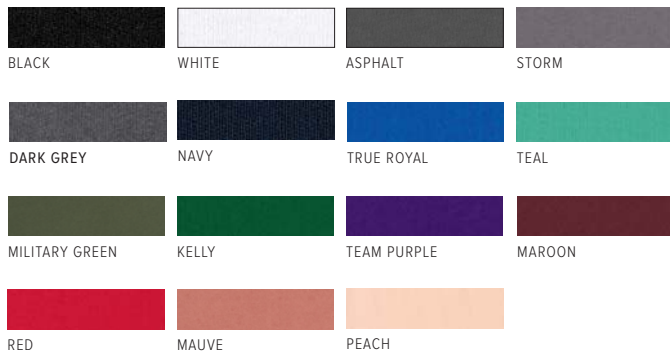

SOLID COLORS

BLACK

MILITARY GREEN
(SHOWN)

PEACH

STORM

HEATHER COLORS

DARK GREY HEATHER

HEATHER DUST

HEATHER COLOR

DEEP HEATHER

3739

UNISEX SPONGE FLEECE FULL-ZIP HOODIE

XS-NEW 3XL* (MODELS: MALE: M, FEMALE: XS) 3XL* SIZE ONLY AVAILABLE IN BLACK

SOLID COLORS

HEATHER COLORS

MARBLE COLORS

SOLID COLORS

BLACK WHITE **NEW STORM (SHOWN)** NAVY TRUE ROYAL

DARK GREY RED PEACH **NEW MAROON (SHOWN)**

MARBLE COLORS

DARK GREY MARBLE FLEECE LIGHT GREY MARBLE FLEECE (SHOWN)

COLORBLOCK COLORS

RED MARBLE FLEECE DARK GREY HEATHER / BLACK

TRUE ROYAL RED **NEW MAROON**

NEW MAUVE

TRIBLEND FLEECE COLORS

CARDINAL TRIBLEND GREY TRIBLEND (SHOWN) NAVY TRIBLEND

HEATHER COLORS

ATHLETIC HEATHER DARK GREY HEATHER HEATHER NAVY

HEATHER FOREST **NEW DEEP HEATHER**