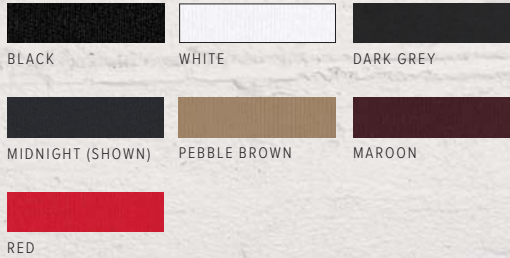

SOLID COLORS

HEATHER COLORS

MARBLE COLORS

NEON COLORS