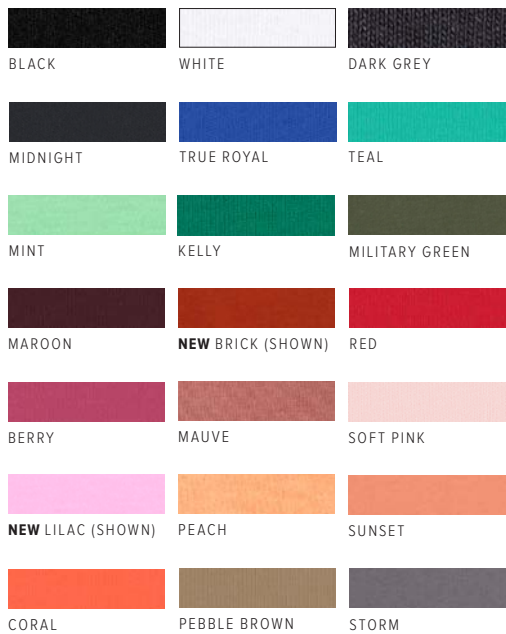

TRIBLEND COLORS

SOLID BLACK TRIBLEND	BLACK HEATHER TRIBLEND	SOLID WHITE TRIBLEND	WHITE FLECK TRIBLEND	CHARCOAL BLACK TRIBLEND	SOLID DARK GREY TRIBLEND	GREY TRIBLEND	ATHLETIC GREY TRIBLEND	SOLID NAVY TRIBLEND
STEEL BLUE TRIBLEND	NAVY TRIBLEND	BLUE TRIBLEND	TRUE ROYAL TRIBLEND	NEW DENIM TRIBLEND (SHOWN)	AQUA TRIBLEND	TEAL TRIBLEND	GREEN TRIBLEND	GRASS GREEN TRIBLEND
NEW OLIVE TRIBLEND (SHOWN)	EMERALD TRIBLEND	MAROON TRIBLEND	CARDINAL TRIBLEND	CLAY TRIBLEND	RED TRIBLEND	ORANGE TRIBLEND	OATMEAL TRIBLEND	BROWN TRIBLEND

TRIBLEND COLORS

		
SOLID BLACK TRIBLEND	CHARCOAL BLACK TRIBLEND	SOLID DARK GREY TRIBLEND (SHOWN)
		
GREY TRIBLEND	NAVY TRIBLEND	BLUE TRIBLEND (SHOWN)
		
TRUE ROYAL TRIBLEND	TEAL TRIBLEND	EMERALD TRIBLEND
		
MAROON TRIBLEND	RED TRIBLEND	

HEATHER COLORS

VINTAGE SLUB COLORS

MARBLE COLORS

AIRLUME COMBED & RING SPUN COTTON
NO C.O.E.
NO CARDED OPEN END

8800
WOMEN'S FLOWY RACERBACK TANK
 XS-2XL (MODELS: S)

SOLID COLORS

HEATHER COLORS

STRIPED COLORS

TRUE ROYAL RED **NEW MAROON**

NEW MAUVE

TRIBLEND FLEECE COLORS

CARDINAL TRIBLEND GREY TRIBLEND (SHOWN) NAVY TRIBLEND

HEATHER COLORS

ATHLETIC HEATHER DARK GREY HEATHER HEATHER NAVY

HEATHER FOREST **NEW DEEP HEATHER**