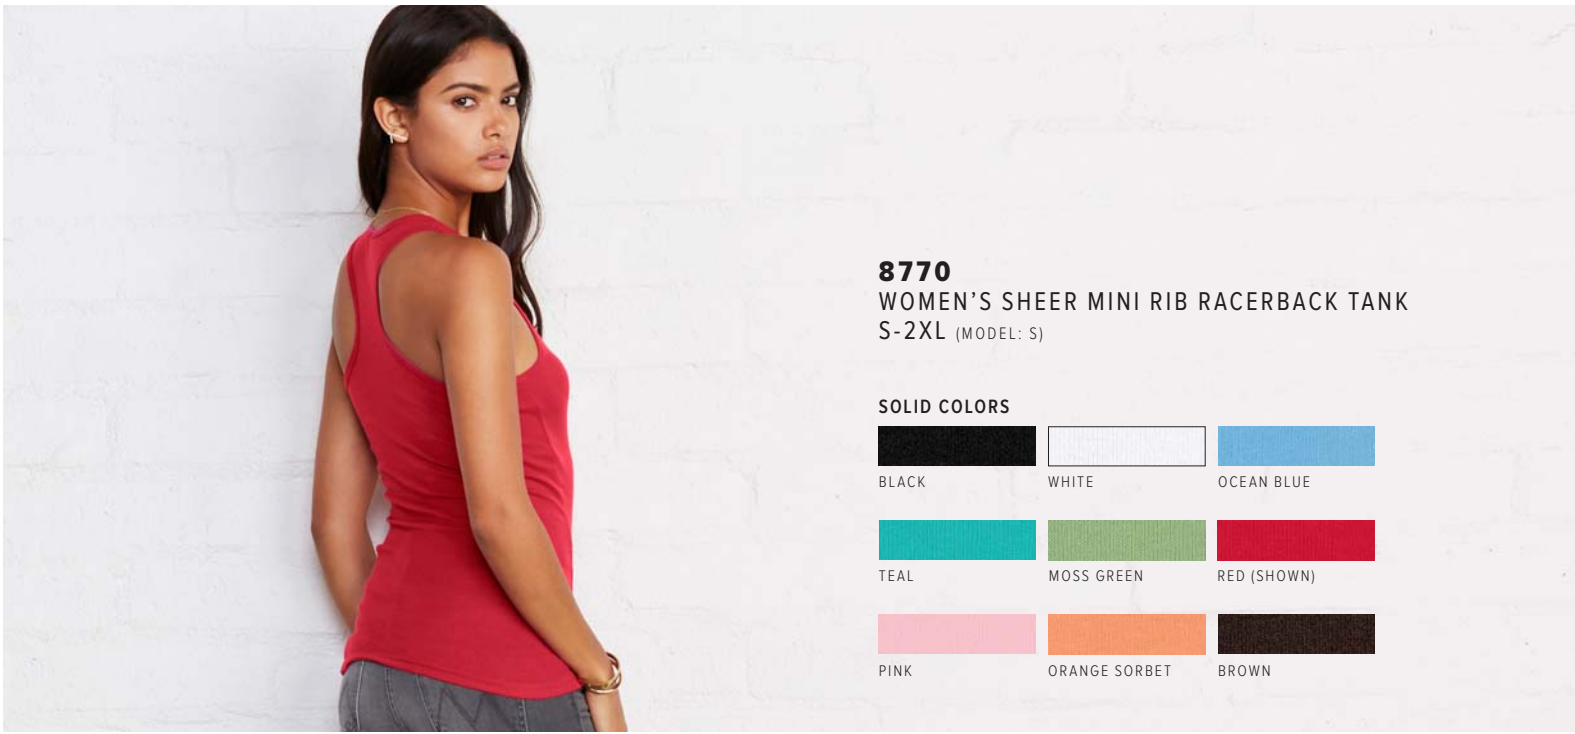

SOLID COLORS

8711
WOMEN'S SHEER MINI RIB THIN STRAP TANK
S-2XL (MODEL: S)

SOLID COLORS

8780
WOMEN'S SHEER MINI RIB TANK
S-2XL (MODEL: S)

SOLID COLORS

8770
WOMEN'S SHEER MINI RIB RACERBACK TANK
S-2XL (MODEL: S)