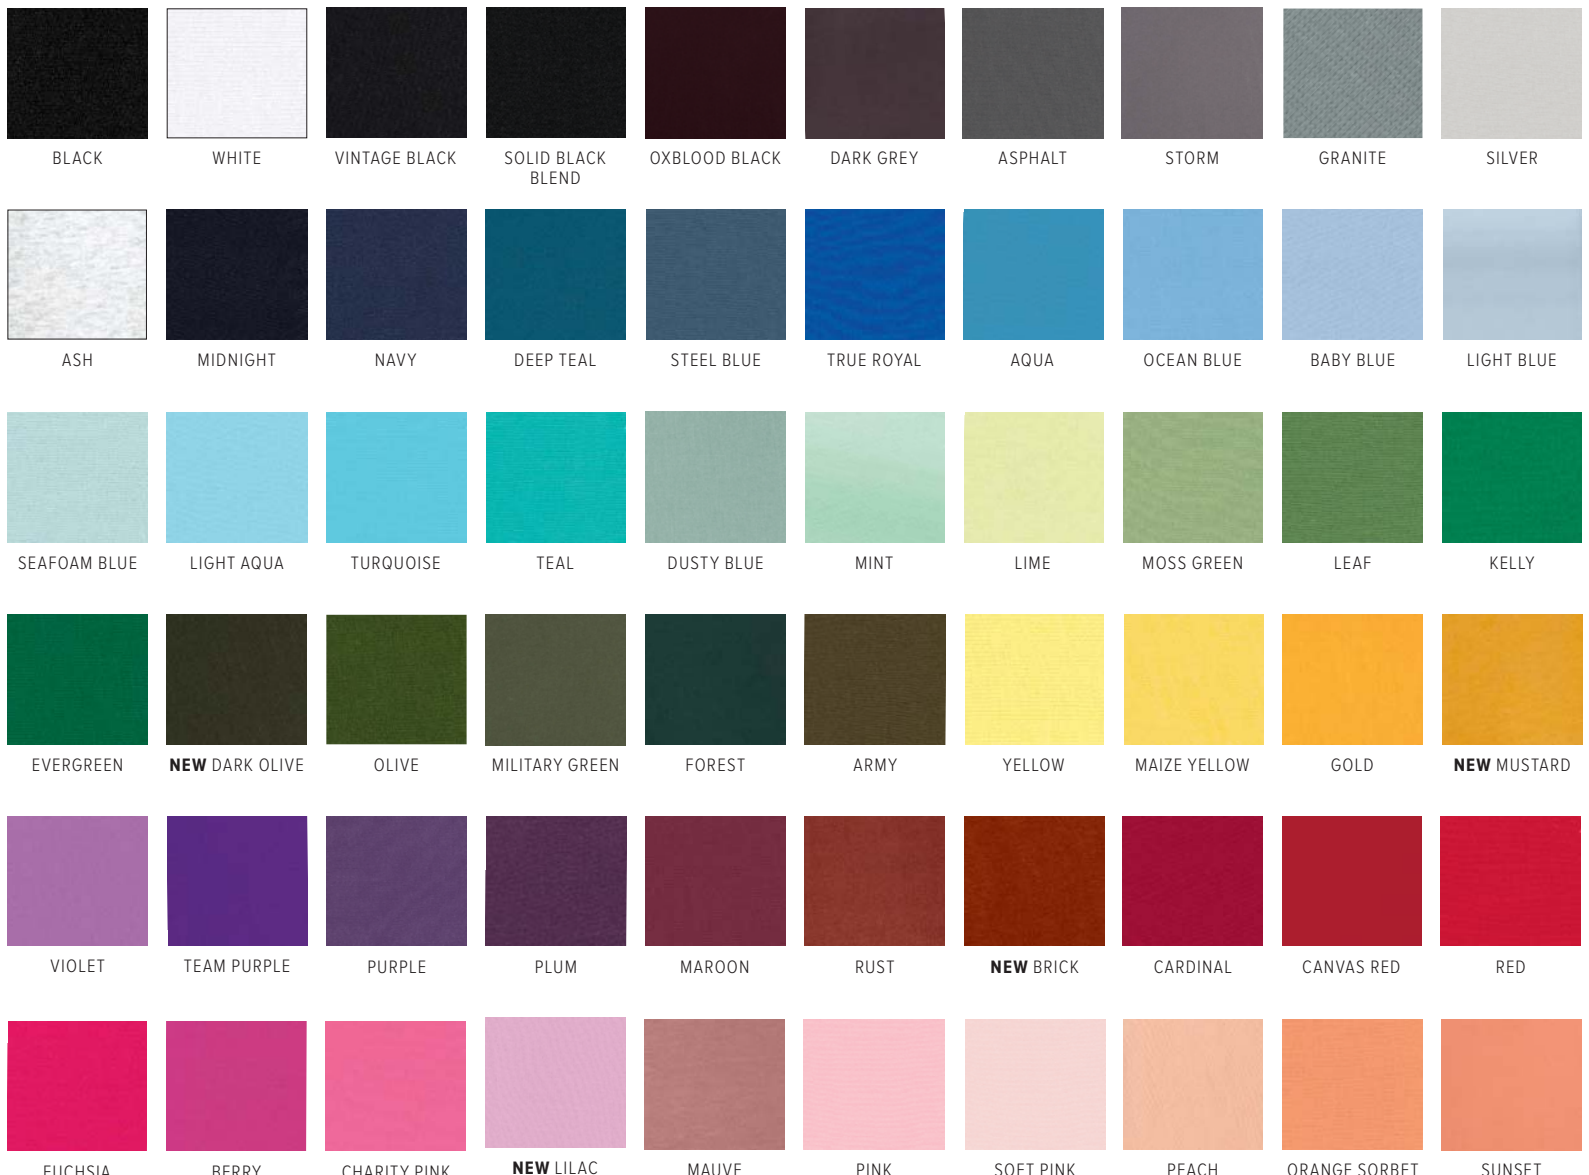

SOLID COLORS