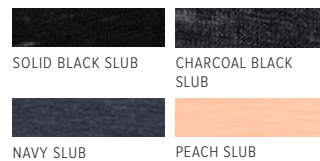

SOLID COLORS

TRIBLEND COLORS

HEATHER CVC COLORS

NEW HEATHER PRISM COLORS

VINTAGE SLUB COLORS

MINERAL WASH COLORS

6405
 WOMEN'S RELAXED JERSEY SHORT SLEEVE V-NECK TEE
 S-2XL (MODEL: S)

SOLID COLORS