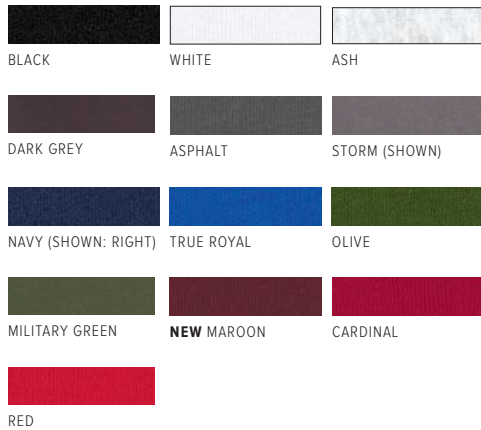

3501
UNISEX JERSEY LONG SLEEVE TEE
XS-2XL (MODEL: MALE: M, FEMALE: XS)

SOLID COLORS