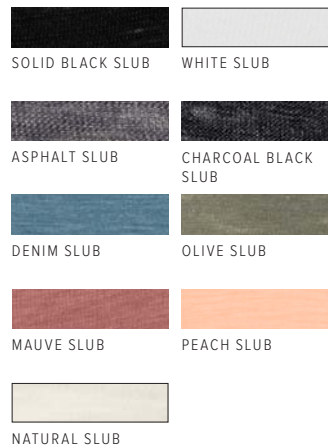

VINTAGE SLUB COLORS