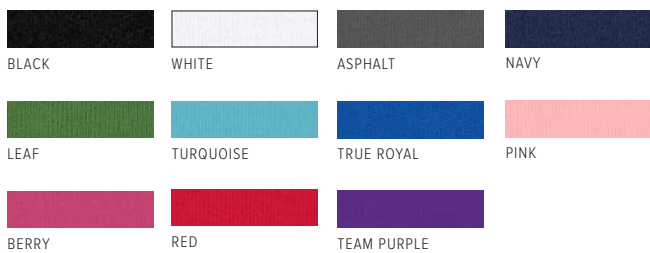

SOLID COLORS

TRIBLEND COLORS

HEATHER CVC COLORS

NEW HEATHER PRISM COLORS

VINTAGE SLUB COLORS

MINERAL WASH COLORS

6405
 WOMEN'S RELAXED JERSEY SHORT SLEEVE V-NECK TEE
 S-2XL (MODEL: S)

SOLID COLORS