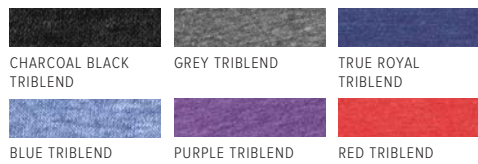

TRIBLEND COLORS