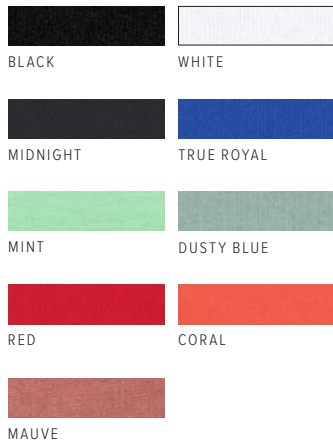

TRIBLEND COLORS

SOLID BLACK TRIBLEND	BLACK HEATHER TRIBLEND	SOLID WHITE TRIBLEND	WHITE FLECK TRIBLEND	CHARCOAL BLACK TRIBLEND	SOLID DARK GREY TRIBLEND	GREY TRIBLEND	ATHLETIC GREY TRIBLEND	SOLID NAVY TRIBLEND
STEEL BLUE TRIBLEND	NAVY TRIBLEND	BLUE TRIBLEND	TRUE ROYAL TRIBLEND	NEW DENIM TRIBLEND (SHOWN)	AQUA TRIBLEND	TEAL TRIBLEND	GREEN TRIBLEND	GRASS GREEN TRIBLEND
NEW OLIVE TRIBLEND (SHOWN)	EMERALD TRIBLEND	MAROON TRIBLEND	CARDINAL TRIBLEND	CLAY TRIBLEND	RED TRIBLEND	ORANGE TRIBLEND	OATMEAL TRIBLEND	BROWN TRIBLEND

SOLID BLACK SLUB WHITE SLUB (SHOWN)

NEW MAROON NEW MAUVE

8838
WOMEN'S SLOUCHY TANK
 S-2XL (MODEL: S)

SOLID COLORS

HEATHER COLORS

TRIBLEND COLORS

VINTAGE SLUB COLORS

8816
WOMEN'S SLOUCHY TEE
 S-2XL (MODEL: S)

SOLID COLORS

HEATHER COLORS

TRIBLEND COLORS

MARBLE COLORS

SPECKLED COLORS

VINTAGE SLUB COLORS

8815
WOMEN'S SLOUCHY V-NECK TEE
 S-2XL (MODEL: S)

SOLID COLORS

TRUE ROYAL RED **NEW MAROON**

NEW MAUVE

TRIBLEND FLEECE COLORS

CARDINAL TRIBLEND GREY TRIBLEND (SHOWN) NAVY TRIBLEND

HEATHER COLORS

ATHLETIC HEATHER DARK GREY HEATHER HEATHER NAVY

HEATHER FOREST **NEW DEEP HEATHER**