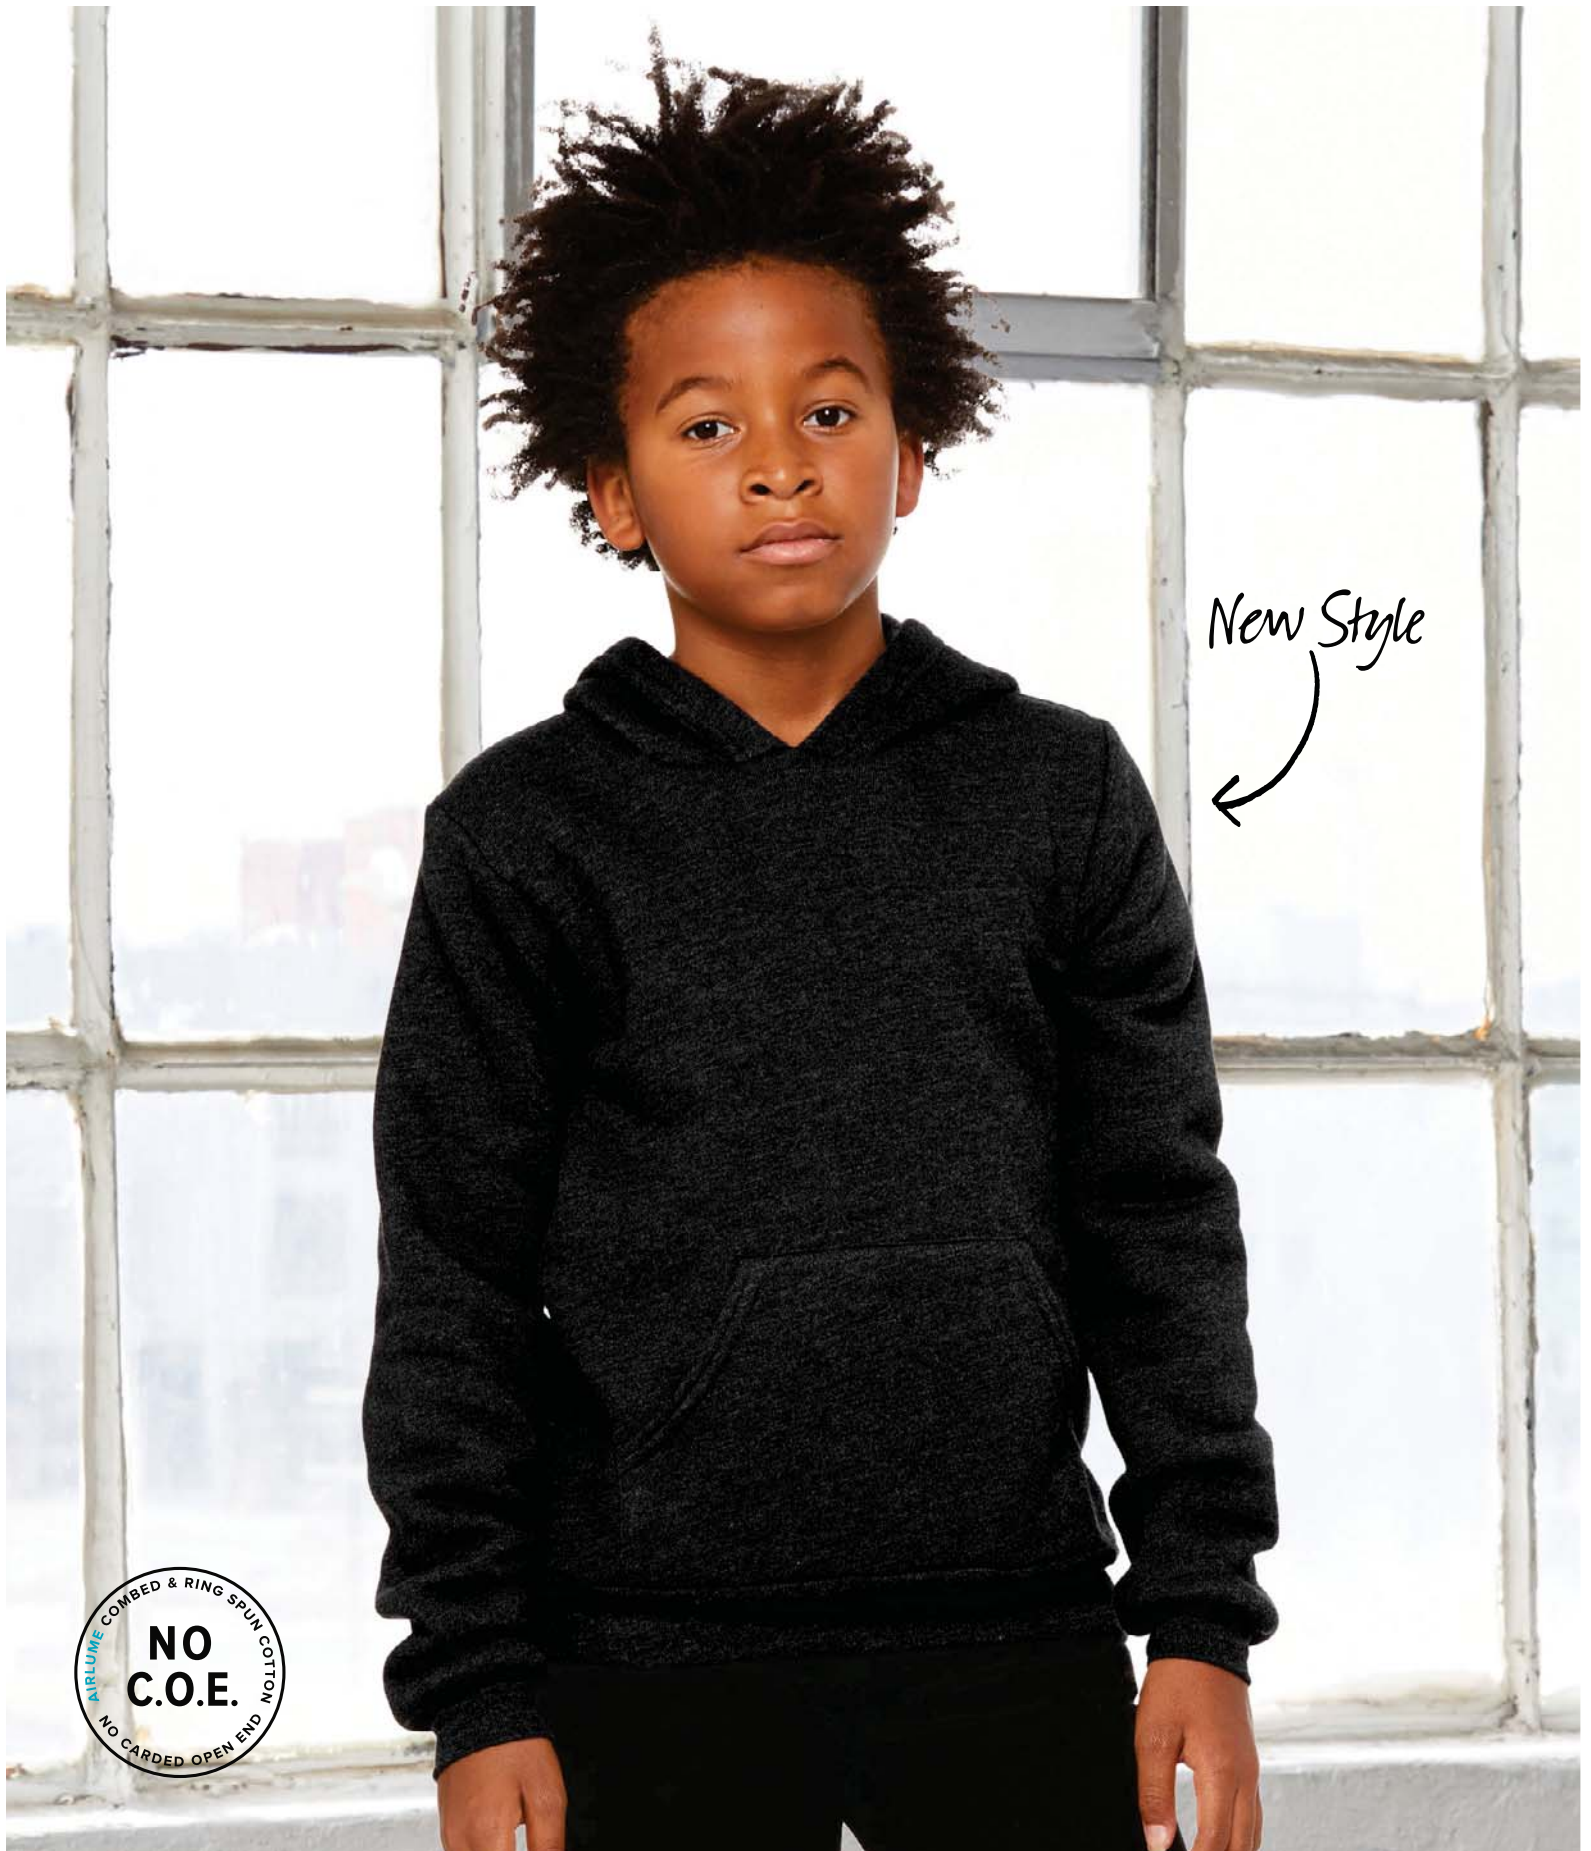

3200Y WHITE/BLACK
& WHITE/DENIM

BELLA + CANVAS® Kids

USA
STRONG

NEW 3719Y
YOUTH SPONGE FLEECE PULLOVER HOODIE
YS-YL (MODEL: YS)

SOLID COLORS

BLACK

NAVY

HEATHER COLORS