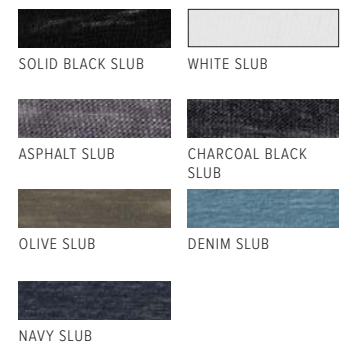

3005
 UNISEX JERSEY SHORT SLEEVE V-NECK TEE
 XS-3XL* (MODEL: M)

*Vintage Slub, Mineral Wash, and Marble colors offered in sizes XS-2XL.

SOLID COLORS

HEATHER CVC COLORS

MARBLE COLORS

NEON COLORS

VINTAGE SLUB COLORS

WHITE

CORAL

HEATHER CVC COLORS

DEEP HEATHER

HEATHER PEACH

**VINTAGE
SLUB**

**MINERAL
WASH**

SPECKLED

NAVY SPECKLED RED SPECKLED

VINTAGE SLUB COLORS

SOLID BLACK SLUB WHITE SLUB

CHARCOAL BLACK SLUB ASPHALT SLUB

OLIVE SLUB NATURAL SLUB

PEACH SLUB (SHOWN) MAUVE SLUB

DENIM SLUB NAVY SLUB

ACID WASH COLORS