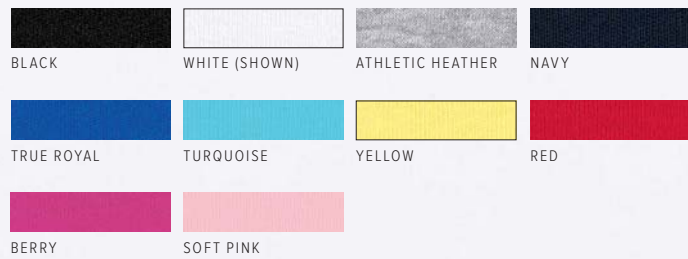

4070
WOMEN'S 2X1 RIB RACERBACK LONGER LENGTH TANK
S-2XL (MODEL: S)

SOLID COLORS